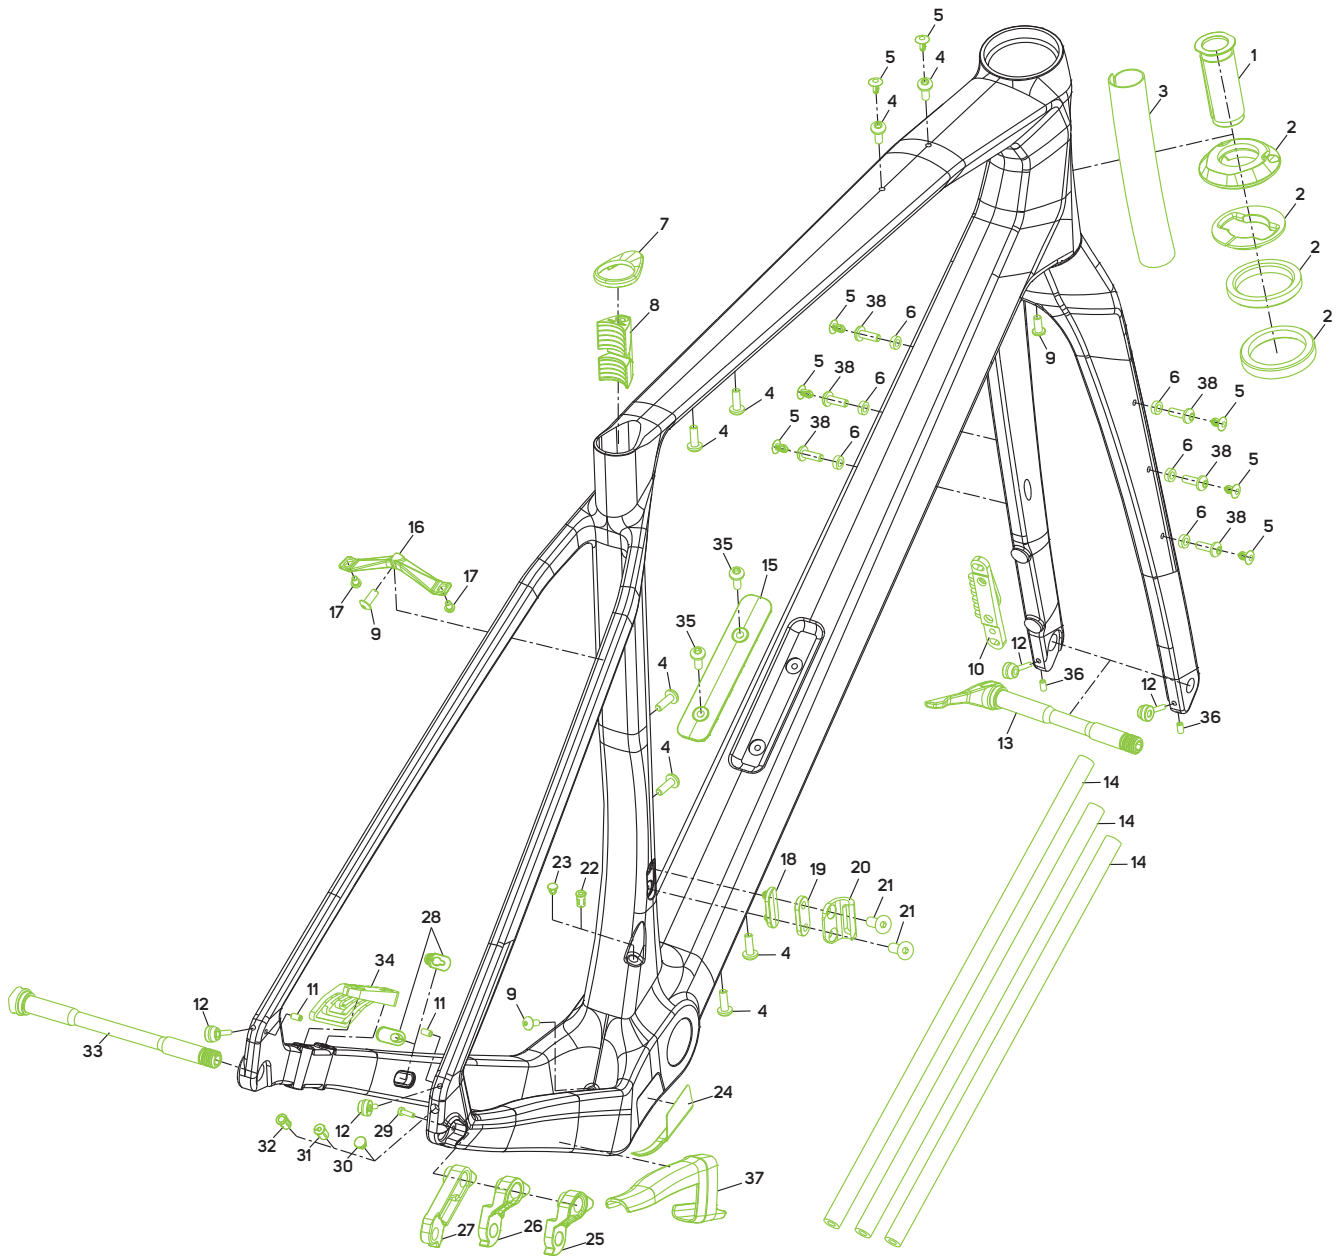

SILEX CF2 II

No.	Item No.	Item	Detail information	Pieces	Torque Nm	No.	Item No.	Item	Detail information	Pieces	Torque Nm
1	A2054000107	EXPANDER	for fork steerer ID 23.6mm	1	6-8	18	A2143000159	COVER	for front derailleur mount	1	
2	A2191000242	HEAD SET	Acros AIX-631 320.52.631 (without fork cone, for carbon fork)	1		19	A2294000202	MOUNT	adapter for mounting a front derailleur	1	
2		HEAD SET	Acros AIX-634 320.52.634 (with fork cone, for suspension fork)	1		20	A2136000118	MOUNT	for mounting a front derailleur	1	
3	A2029000062	TUBE	woven; L170mm; for size XL	1		21	A2298000198	SCREW	M5*PO.8 L16mm	2	4-5
3	A2029000061	TUBE	woven; L150mm; for size L	1		22	A2143000163	CABLE GUIDE	FD Di2 cable	1	
3	A2029000060	TUBE	woven; L125mm; for size M	1		23	A2143000130	BLIND PLUG	FD cable	1	
3	A2029000059	TUBE	woven; L105mm; for size S	1		24	A2322000049	PROTECTOR	chain suck plate	1	
3	A2029000058	TUBE	woven; L90mm; for size XS	1		25	A2311000104	RD-HANGER	DH-068; ROAD-RD	1	
4	A2298000059	SCREW	M5*PO.8 L15mm	12	4-5	26	A2311000150	RD-HANGER	DH-076; MTB-RD	1	
5	A2143000117	BLIND PLUG	for M5 threaded hole	8		27	A2311000103	RD-HANGER	DH-067; SHIMANO direct mount	1	
6	A2292000028	WASHER	OD9mm ID5.2mm H3mm	6		28	A2258000099	CABLE GUIDE	brake hose out of chain stay	1	
7	A2347000054	COVER	seatpost clamp cover	1		28	A2258000228	CABLE GUIDE	brake hose and light out of chain stay	1	
8	A2247000120	CLAMP	for seat post	1		29	A2300000129	SCREW	M3*PO.5 L10mm	1	2-3
9	A2298000392	SCREW	M5*PO.8 L12mm	3	4-5	30	A2143000131	BLIND PLUG	RD cable	1	
10	A2164000091	DISC COOLER	front; for FM160 to FM180	1		31	A2143000160	CABLE GUIDE	RD Di2 cable	1	
11	A2298000377	SCREW	M4*PO.7 L5mm	2	3-4	32	A2143000082	CABLE GUIDE	RD cable	1	
12	A2164000089	MOUNT	seatpost clamp cover	4		33	A2002000119	THRU AXLE	EXPERT SL; L=162.5mm M12x1.5 TL=12mm	1	
13	A2002000120	THRU AXLE	Front hollow; L=120mm M12x1.5 TL=12mm	1		34	A2164000027	DISC COOLER	rear; for FM160 to FM180	1	
14	A2029000037	TUBE	foam; ID6mm; 450mm	3		35	A2298000268	SCREW	M5*PO.8 L23mm	2	4-5
15	A2124000083	COVER	for fidlock down tube bottlemount	1		36	A2298000356	SCREW	M4*PO.7 L8mm	2	3-4
16	A2030000026	MOUNT	SSB	1		37	A2158000090	PROTECTOR	for chain stay	1	
17	A2298000360	SCREW	M4*PO.7 L6mm	2	3-4	38	A2298000210	SCREW	M5*PO.8 L15mm	6	4-5