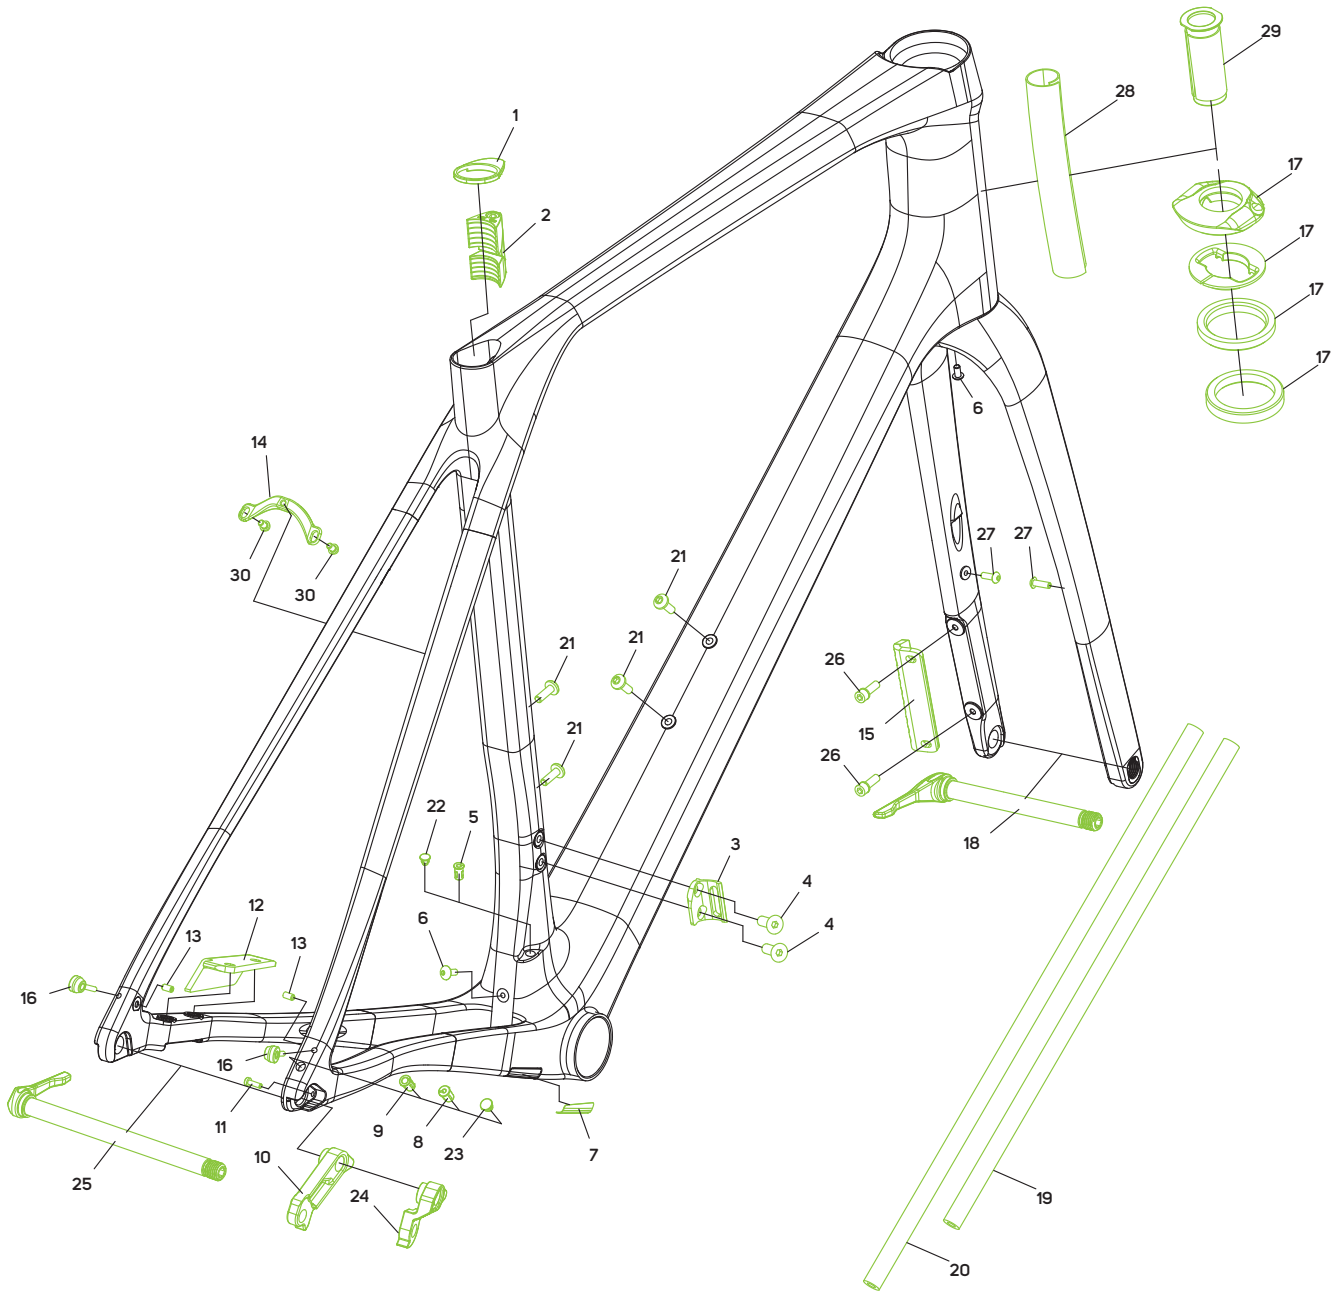

# SCULTURA ENDURANCE CF3 / CF3 II

No.	Item No.	Item	Detail information	Pieces	Torque Nm
1	A2247000023	COVER	for seatpost clamp	1	
2	A2247000120	CLAMP	for seatpost	1	4-5
3	A2136000054	MOUNT	for FD	1	
4	A2300000010	SCREW	M5x0.8 L12mm	2	4-5
5	A2143000095	CABLE PLUG	for Di2	1	
6	A2298000319	SCREW	M4x0.7 L9mm	2	3-4
7	A2322000045	PROTECTOR	for chain stay	1	
8	A2143000121	CABLE PLUG	for Di2	1	
9	A2143000082	CABLE PLUG	for mechanical	1	
10	A2311000103	RD HANGER	DH-067 for SHIMANO direct mount	1	
11	A2300000129	SCREW	M3x0.5 L10mm	1	2-3
12	A2164000039	DISC COOLER	rear, for FM160/FM180	1	
13	A2298000356	SCREW	M4x0.7 L8mm	2	3-4
14	A2030000002	MOUNT	for fender	1	
15	A2164000038	DISC COOLER	front, for FM160/FM180	1	
16	A2164000089	MOUNT	for fender	2	
17	A2192000190	HEADSET	MERIDA-8151 (MH-P16/MH-P16)	1	

No.	Item No.	Item	Detail information	Pieces	Torque Nm
18	A2002000103	THRU AXLE	EXPERT TR; L=120mm M12x1.5 TL=12mm	1	
19	A2029000036	TUBE	foam; ID6mm L 400mm	1	
20	A2029000037	TUBE	foam; ID6mm L 450mm	1	
21	A2298000059	SCREW	M5x0.8 L15mm	4	3-4
22	A2143000130	BLIND PLUG		1	
23	A2143000131	BLIND PLUG		1	
24	A2311000104	RD HANGER	DH-068 for ROAD-RD	1	
25	A2002000152	THRU AXLE	EXPERT TR; L=162.5mm M12x1.5 TL=12mm	1	
26	A2298000265	SCREW	M5x0.8 L16mm	2	6-8
27	A2298000361	SCREW	M4x0.7 L12mm	2	3-4
28	A2029000057	TUBE	woven; L70mm for size XXS	1	
28	A2029000058	TUBE	woven; L90mm for size XS/S	1	
28	A2029000059	TUBE	woven; L105mm for size M	1	
28	A2029000060	TUBE	woven; L125mm for size L	1	
28	A2029000061	TUBE	woven; L150mm for size XL	1	
29	A2054000107	EXPANDER	for fork steerer ID 23.6mm	1	6-8
30	A2298000360	SCREW	M4x0.7 L6mm	2	3-4